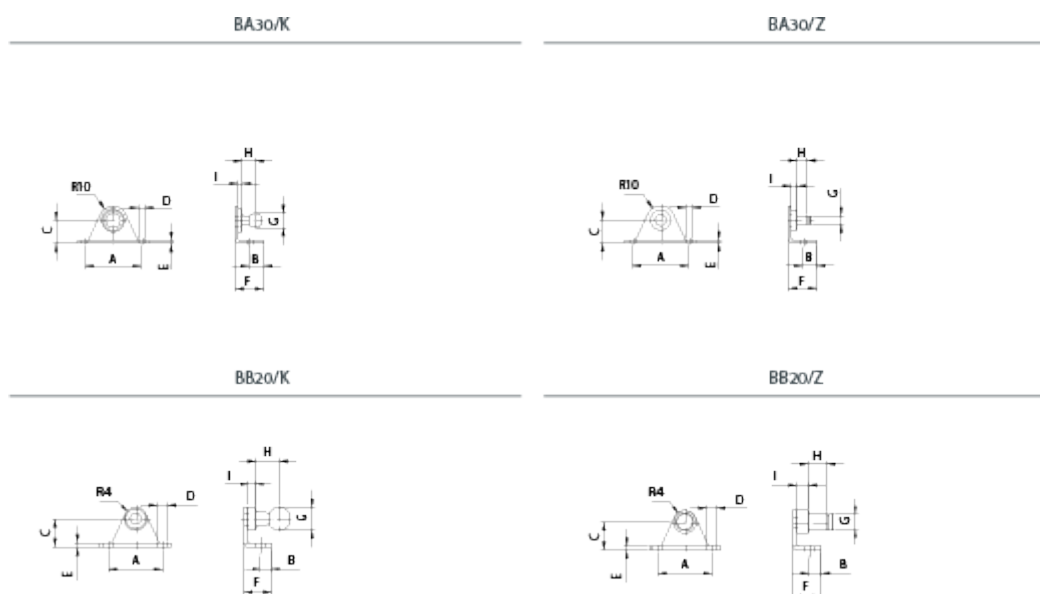

# Data Sheet

Article number: 04HBB20Z04

Description: Stabilus Industry Line Side bracket, angular Steel  
Type BB20Z04 M4

## Measures

A = 19  
B = 4.25  
C = 10  
D = 3.4  
E = 1.5  
F = 10  
G = 4  
H = 4.5

I = 2  
Stability = 180 N